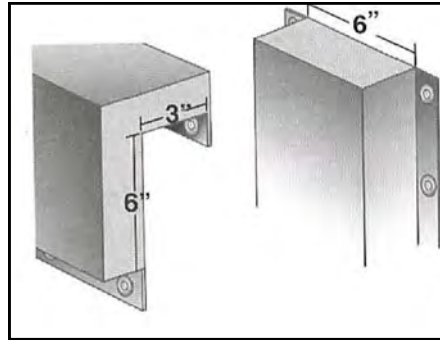

BEAM CLAY®

WHOLESALE PRICE LIST EFFECTIVE: JULY 1, 2021

Rail & Post Padding

CHAIN LINK FENCE TOP RAIL AND POST PADS

Designed to cover the dangerous vertical and horizontal posts and allow for view through the fence. Made of 3" high-density open cell foam fully encased in 18 oz. UV-resistant vinyl. Attach with nylon ties (not included) through grommets every 6".

Chain Link Top Rail Pad, 3" Foam, 9" face, 6" top, 1-1/2" flaps, grommets every 6"	#CLTR	\$36/LF
Chain Link Post Pad—Horizontal, 3" Foam, 6" wide w/1-1/2" flaps, grommets every 6"	#CLPH	\$26/LF
Chain Link Post Pad—Vertical, 3" Foam, 6" wide w/1-1/2" flaps, grommets every 6"	#CLPV	\$26/LF