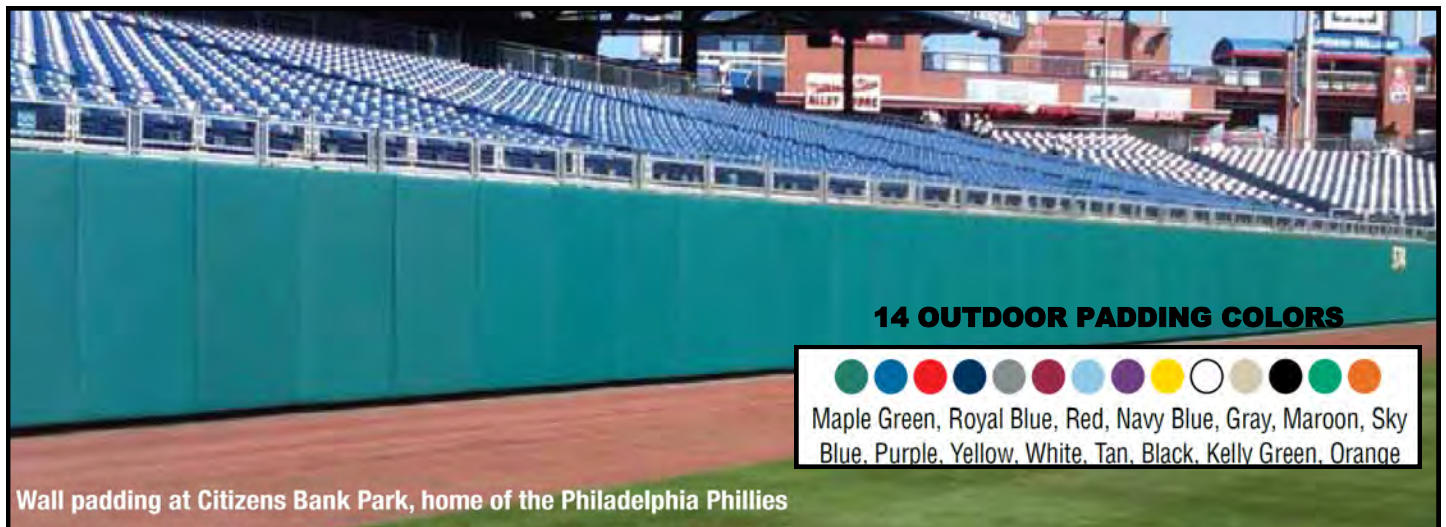

14 OUTDOOR PADDING COLORS

Maple Green, Royal Blue, Red, Navy Blue, Gray, Maroon, Sky Blue, Purple, Yellow, White, Tan, Black, Kelly Green, Orange

Wall padding at Citizens Bank Park, home of the Philadelphia Phillies

YOUR "ONE-STOP" SOURCE FOR AMERICA'S BASEBALL, SOFTBALL & SPORTS SURFACES & SUPPLIES!

PRICES SUBJECT TO CHANGE & AVAILABILITY PLUS SHIPPING | VOLUME DISCOUNTS AVAILABLE | COOPERATIVE PURCHASING CONTRACT PRICING FOR 50 STATES